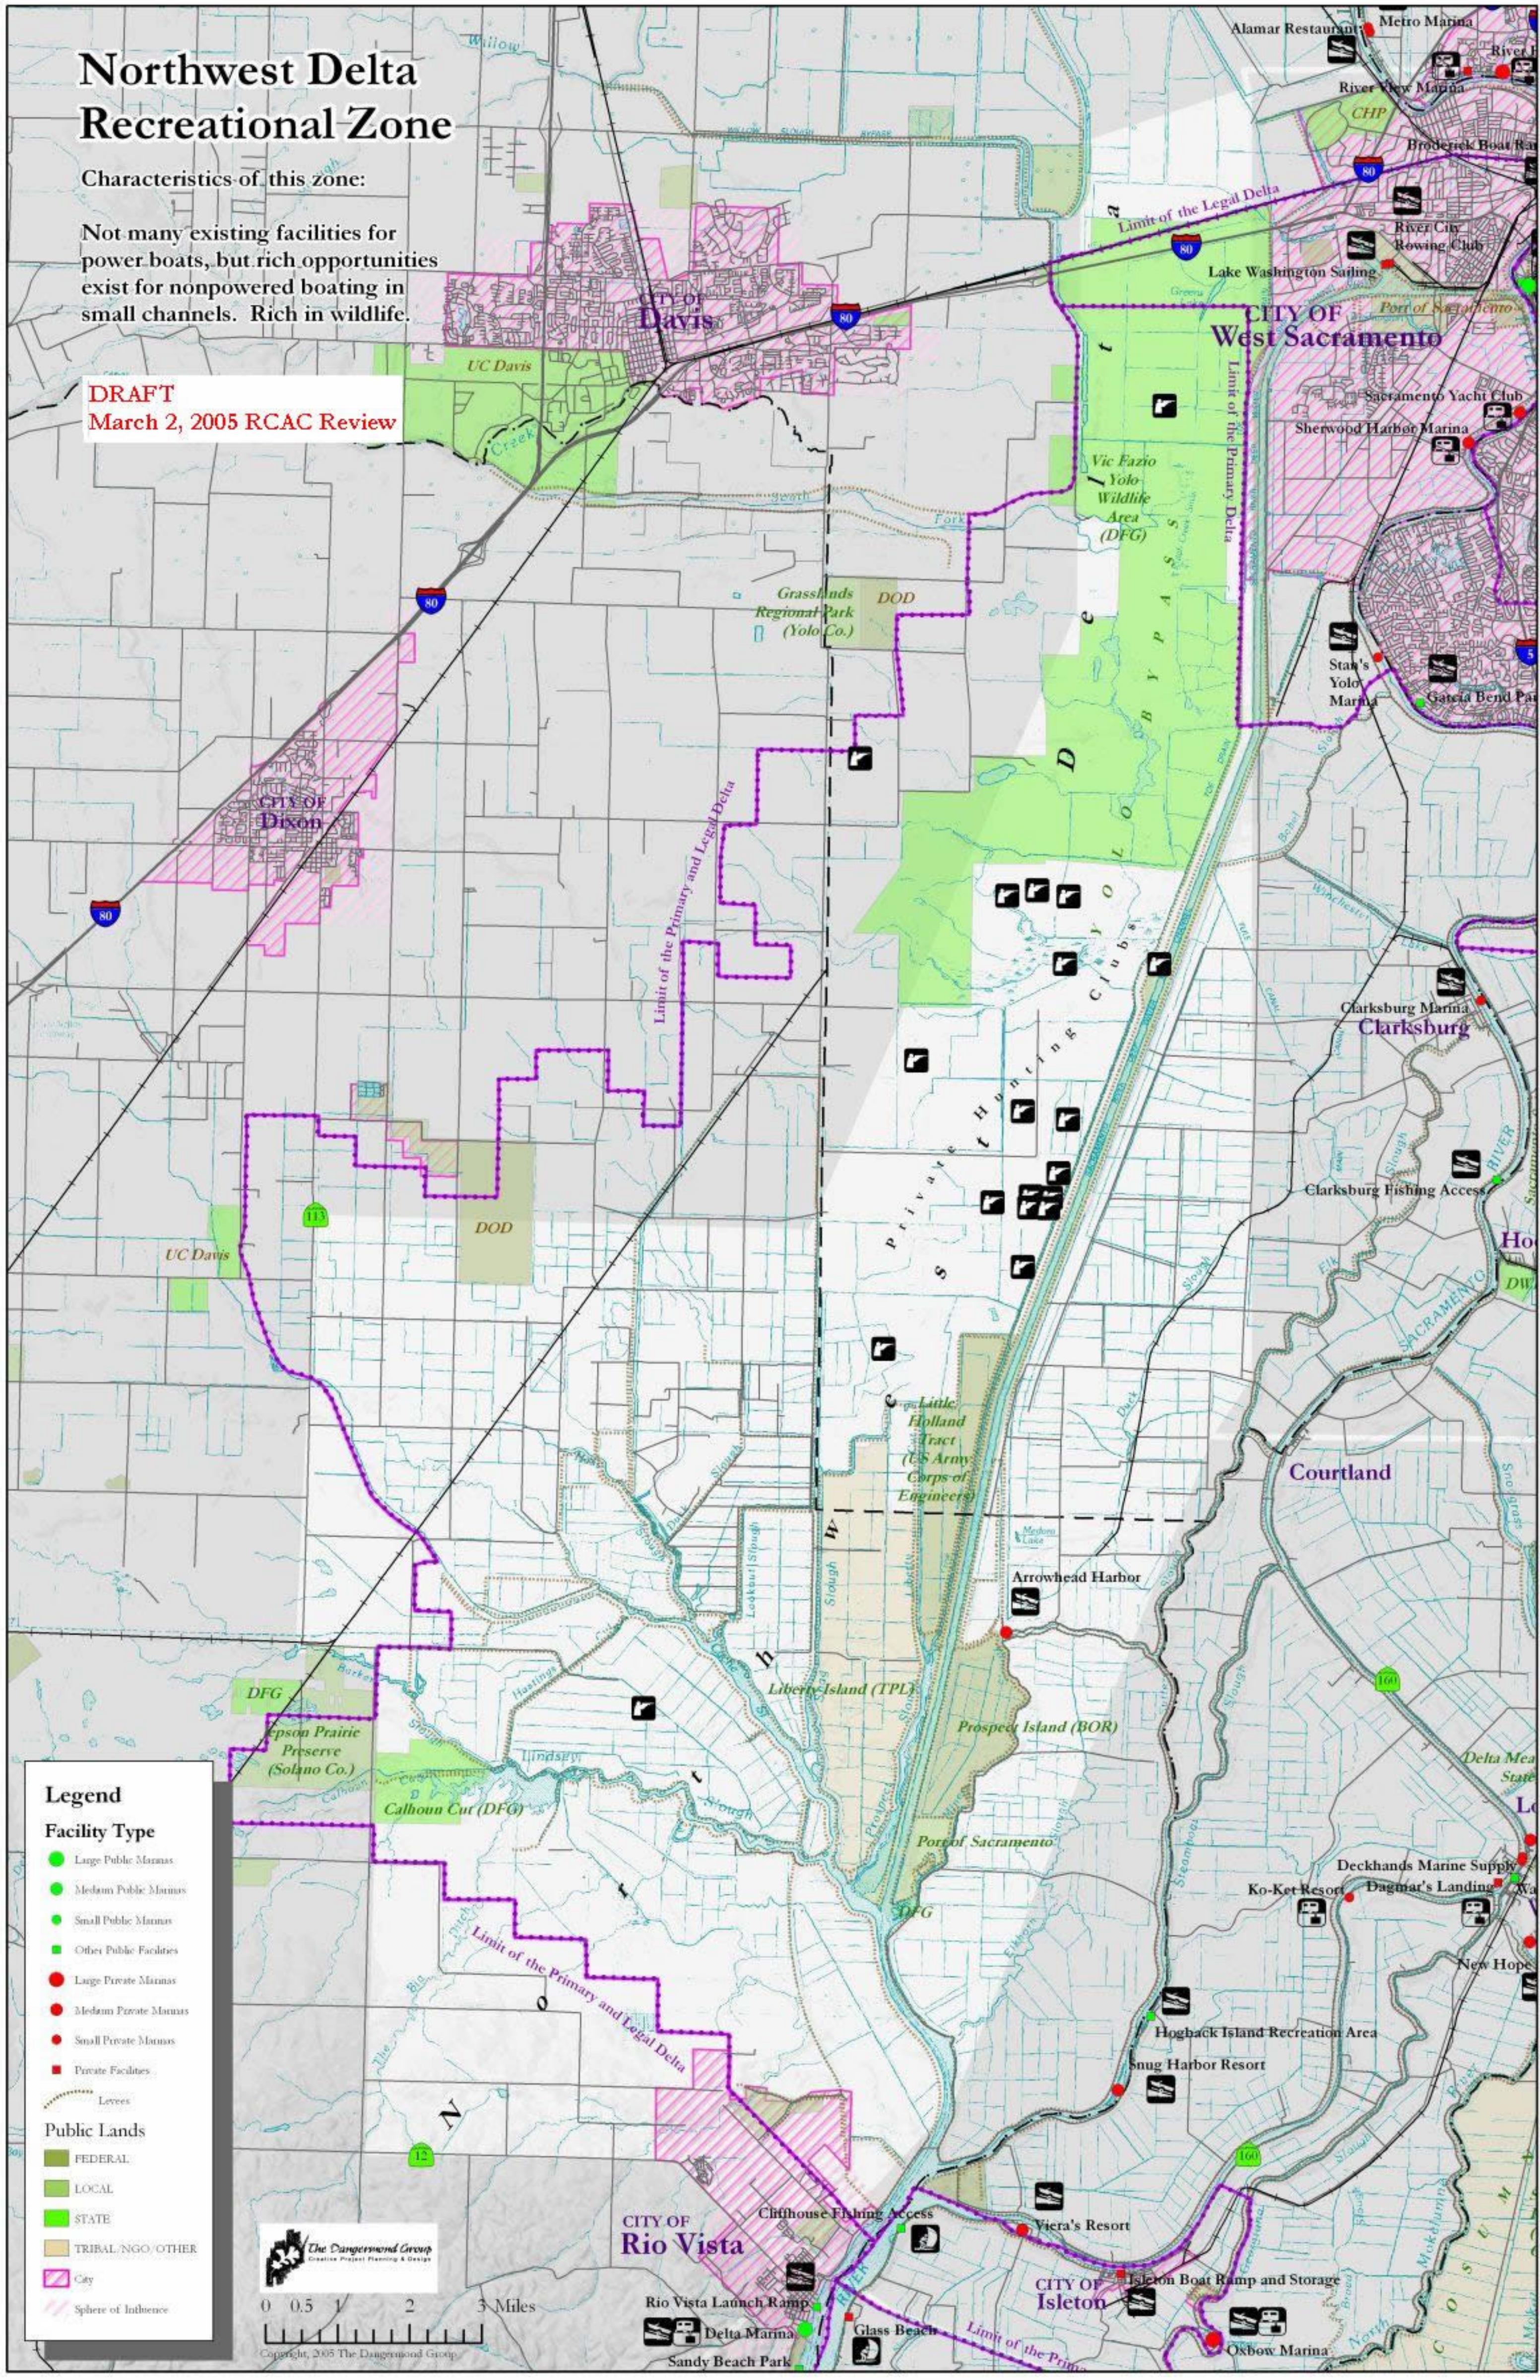

Northwest Delta Recreational Zone

Characteristics of this zone:

Not many existing facilities for power boats, but rich opportunities exist for nonpowered boating in small channels. Rich in wildlife.

DRAFT
March 2, 2005 RCAC Review

Legend

Facility Type

- Large Public Marinas
- Medium Public Marinas
- Small Public Marinas
- Other Public Facilities
- Large Private Marinas
- Medium Private Marinas
- Small Private Marinas
- Private Facilities

Public Lands

- FEDERAL
- LOCAL
- STATE
- TRIBAL, NGO, OTHER
- City

Other Symbols

- Levees
- Limit of the Primary and Legal Delta
- Limit of the Primary Delta
- Sphere of Influence

Scale

0 0.5 1 2 3 Miles

The Dangerous Group
Creative Project Planning & Design